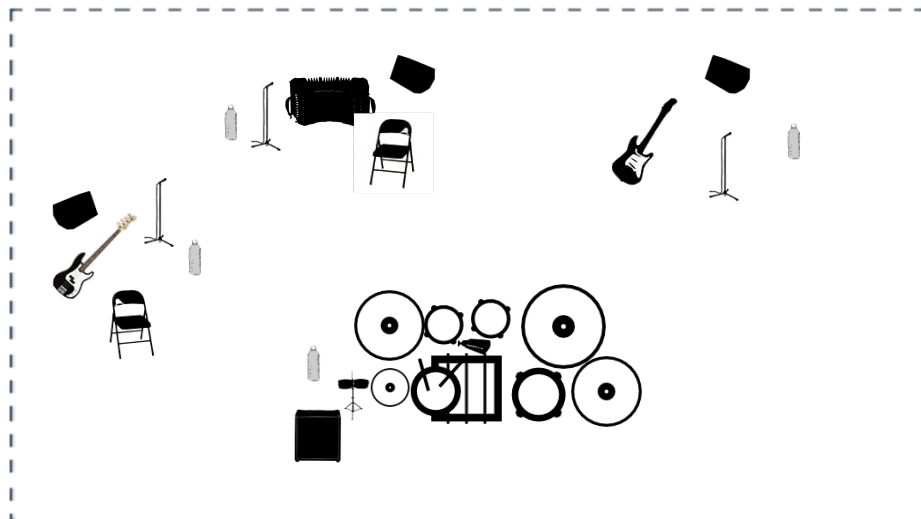

RAD GUMBO & Günter Grünwald

Channels List

	Instrument	Microphone	Effects (optional)	Comments
1	Bass	DI - Linea		
2	Electric guitar	DI - Linea		
3	Bandoneon	Shure SM57		
4	Vocals	Sennheiser MD441		
5	Vocals	Sennheiser MD441		
6	Vocals	Sennheiser MD441		
7	Bass Drum	Shure Beta52		
8	Tom	Sennheiser E604		
9	Tom	Sennheiser E604		
10	Floor tom	Shure SM57		
11	Ride	AKG C414		
12	Crash	AKG C414		
13	Crash	AKG C414		
14	Hi-hat	Shure SM57		
15	Snare Drum	Shure SM57		
16	Cowbell	AKG C414		
17	Timbales	Shure SM57		
18	Crash	AKG C414		